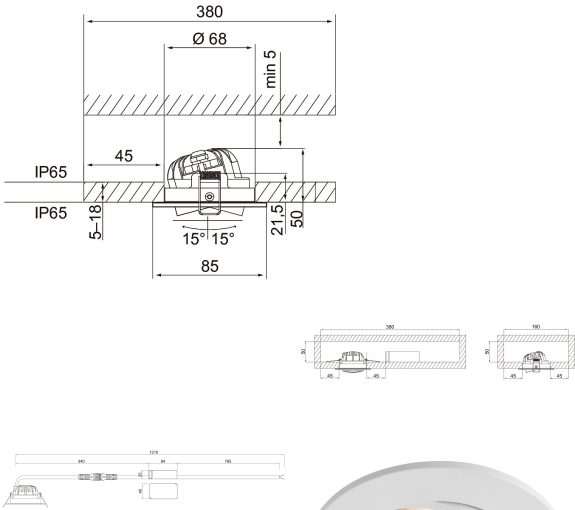

Compact Outdoor

PRODUCT CODE	CODE	KG	PRODUCT FAMILY
Compact Outdoor			Compact Outdoor

Mounting

Structure

Dimming and control

Photometric data

Lifetime and capacity

Measurements